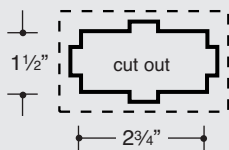

Flush Pulls

CBH 335 FLUSH PULL 2 1/4" x 3 3/8"

MATERIAL: CAST BRASS, BRONZE AND ALUMINUM
FINISHES: ALL STANDARD

CUT OUT IN DOOR 1 1/2"x2 3/4" PLUS NOTCHES FOR TABS AS SHOWN 1/8" x 1/2" WIDE

CBH 340 FLUSH PULL 3 1/4" x 4"

MATERIAL: CAST BRASS, BRONZE AND ALUMINUM
FINISHES: ALL STANDARD

CUT OUT IN DOOR 2 1/2"x3 3/8" PLUS NOTCHES FOR TABS AS SHOWN 1/8" x 1/2" WIDE

CBH 345 FLUSH PULL 3 7/8" x 4 1/2"

MATERIAL: CAST BRASS, BRONZE AND ALUMINUM
FINISHES: ALL STANDARD

CUT OUT IN DOOR 3"x3 3/4" PLUS NOTCHES FOR TABS AS SHOWN 1/8" x 1/2" WIDE

NOTE: # 17 MTG BACK TO BACK AVAILABLE