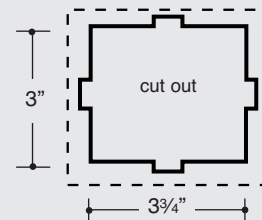

Flush Pulls

CBH 335 FLUSH PULL 2 1/4" x 3 3/8"

MATERIAL: CAST BRASS, BRONZE AND ALUMINUM
FINISHES: ALL STANDARD

CUT OUT IN DOOR 1 1/2"x2 3/4" PLUS NOTCHES FOR TABS AS SHOWN 1/8" x 1/2" WIDE

CBH 340 FLUSH PULL 3 1/4" x 4"

MATERIAL: CAST BRASS, BRONZE AND ALUMINUM
FINISHES: ALL STANDARD

CUT OUT IN DOOR 2 1/2"x3 3/8" PLUS NOTCHES FOR TABS AS SHOWN 1/8" x 1/2" WIDE

CBH 345 FLUSH PULL 3 7/8" x 4 1/2"

MATERIAL: CAST BRASS, BRONZE AND ALUMINUM
FINISHES: ALL STANDARD

CUT OUT IN DOOR 3"x3 3/4" PLUS NOTCHES FOR TABS AS SHOWN 1/8" x 1/2" WIDE

NOTE: # 17 MTG BACK TO BACK AVAILABLE