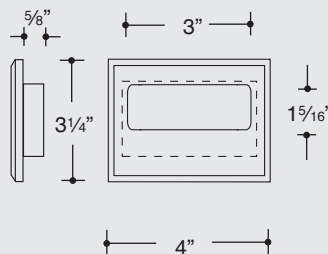

# Flush Pulls

**CBH 335** FLUSH PULL 2 1/4" x 3 3/8"

**MATERIAL:** CAST BRASS, BRONZE AND ALUMINUM  
**FINISHES:** ALL STANDARD

CUT OUT IN DOOR 1 1/2"x2 3/4" PLUS NOTCHES FOR TABS AS SHOWN 1/8" x 1/2" WIDE

**CBH 340** FLUSH PULL 3 1/4" x 4"

**MATERIAL:** CAST BRASS, BRONZE AND ALUMINUM  
**FINISHES:** ALL STANDARD

CUT OUT IN DOOR 2 1/2"x3 3/8" PLUS NOTCHES FOR TABS AS SHOWN 1/8" x 1/2" WIDE

**CBH 345** FLUSH PULL 3 7/8" x 4 1/2"

**MATERIAL:** CAST BRASS, BRONZE AND ALUMINUM  
**FINISHES:** ALL STANDARD

CUT OUT IN DOOR 3"x3 3/4" PLUS NOTCHES FOR TABS AS SHOWN 1/8" x 1/2" WIDE

**NOTE:** # 17 MTG BACK TO BACK AVAILABLE