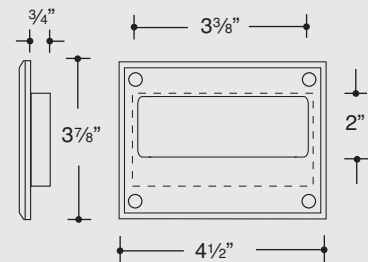

# Flush Pulls

**CBH 335** FLUSH PULL 2 1/4" x 3 3/8"

**MATERIAL:** CAST BRASS, BRONZE AND ALUMINUM  
**FINISHES:** ALL STANDARD

CUT OUT IN DOOR 1 1/2"x2 3/4" PLUS NOTCHES FOR TABS AS SHOWN 1/8" x 1/2" WIDE

**CBH 340** FLUSH PULL 3 1/4" x 4"

**MATERIAL:** CAST BRASS, BRONZE AND ALUMINUM  
**FINISHES:** ALL STANDARD

CUT OUT IN DOOR 2 1/2"x3 3/8" PLUS NOTCHES FOR TABS AS SHOWN 1/8" x 1/2" WIDE

**CBH 345** FLUSH PULL 3 7/8" x 4 1/2"

**MATERIAL:** CAST BRASS, BRONZE AND ALUMINUM  
**FINISHES:** ALL STANDARD

CUT OUT IN DOOR 3"x3 3/4" PLUS NOTCHES FOR TABS AS SHOWN 1/8" x 1/2" WIDE

**NOTE:** # 17 MTG BACK TO BACK AVAILABLE