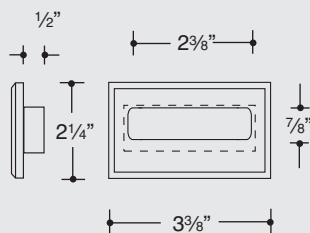

# Flush Pulls

**CBH 335** FLUSH PULL 2 1/4" x 3 3/8"

**MATERIAL:** CAST BRASS, BRONZE AND ALUMINUM  
**FINISHES:** ALL STANDARD

CUT OUT IN DOOR 1 1/2"x2 3/4" PLUS NOTCHES FOR TABS AS SHOWN 1/8" x 1/2" WIDE

**CBH 340** FLUSH PULL 3 1/4" x 4"

**MATERIAL:** CAST BRASS, BRONZE AND ALUMINUM  
**FINISHES:** ALL STANDARD

CUT OUT IN DOOR 2 1/2"x3 3/8" PLUS NOTCHES FOR TABS AS SHOWN 1/8" x 1/2" WIDE

**CBH 345** FLUSH PULL 3 7/8" x 4 1/2"

**MATERIAL:** CAST BRASS, BRONZE AND ALUMINUM  
**FINISHES:** ALL STANDARD

CUT OUT IN DOOR 3"x3 3/4" PLUS NOTCHES FOR TABS AS SHOWN 1/8" x 1/2" WIDE

**NOTE:** # 17 MTG BACK TO BACK AVAILABLE