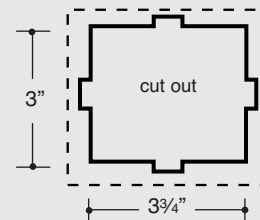

# Flush Pulls

**CBH 335** FLUSH PULL 2 1/4" x 3 3/8"

**MATERIAL:** CAST BRASS, BRONZE AND ALUMINUM  
**FINISHES:** ALL STANDARD

CUT OUT IN DOOR 1 1/2"x2 3/4" PLUS NOTCHES FOR TABS AS SHOWN 1/8" x 1/2" WIDE

**CBH 340** FLUSH PULL 3 1/4" x 4"

**MATERIAL:** CAST BRASS, BRONZE AND ALUMINUM  
**FINISHES:** ALL STANDARD

CUT OUT IN DOOR 2 1/2"x3 3/8" PLUS NOTCHES FOR TABS AS SHOWN 1/8" x 1/2" WIDE

**CBH 345** FLUSH PULL 3 7/8" x 4 1/2"

**MATERIAL:** CAST BRASS, BRONZE AND ALUMINUM  
**FINISHES:** ALL STANDARD

CUT OUT IN DOOR 3"x3 3/4" PLUS NOTCHES FOR TABS AS SHOWN 1/8" x 1/2" WIDE

**NOTE:** # 17 MTG BACK TO BACK AVAILABLE