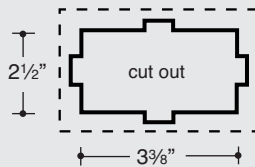

Flush Pulls

CBH 335 FLUSH PULL 2 1/4" x 3 3/8"

MATERIAL: CAST BRASS, BRONZE AND ALUMINUM
FINISHES: ALL STANDARD

CUT OUT IN DOOR 1 1/2"x2 3/4" PLUS NOTCHES FOR TABS AS SHOWN 1/8" x 1/2" WIDE

CBH 340 FLUSH PULL 3 1/4" x 4"

MATERIAL: CAST BRASS, BRONZE AND ALUMINUM
FINISHES: ALL STANDARD

CUT OUT IN DOOR 2 1/2"x3 3/8" PLUS NOTCHES FOR TABS AS SHOWN 1/8" x 1/2" WIDE

CBH 345 FLUSH PULL 3 7/8" x 4 1/2"

MATERIAL: CAST BRASS, BRONZE AND ALUMINUM
FINISHES: ALL STANDARD

CUT OUT IN DOOR 3"x3 3/4" PLUS NOTCHES FOR TABS AS SHOWN 1/8" x 1/2" WIDE

NOTE: # 17 MTG BACK TO BACK AVAILABLE