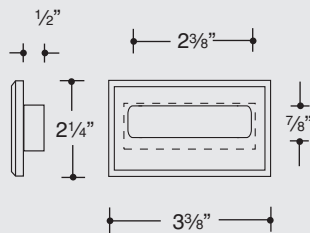

Flush Pulls

CBH 335 FLUSH PULL 2 1/4" x 3 3/8"

MATERIAL: CAST BRASS, BRONZE AND ALUMINUM
FINISHES: ALL STANDARD

CUT OUT IN DOOR 1 1/2"x2 3/4" PLUS NOTCHES FOR TABS AS SHOWN 1/8" x 1/2" WIDE

CBH 340 FLUSH PULL 3 1/4" x 4"

MATERIAL: CAST BRASS, BRONZE AND ALUMINUM
FINISHES: ALL STANDARD

CUT OUT IN DOOR 2 1/2"x3 3/8" PLUS NOTCHES FOR TABS AS SHOWN 1/8" x 1/2" WIDE

CBH 345 FLUSH PULL 3 7/8" x 4 1/2"

MATERIAL: CAST BRASS, BRONZE AND ALUMINUM
FINISHES: ALL STANDARD

CUT OUT IN DOOR 3"x3 3/4" PLUS NOTCHES FOR TABS AS SHOWN 1/8" x 1/2" WIDE

NOTE: # 17 MTG BACK TO BACK AVAILABLE