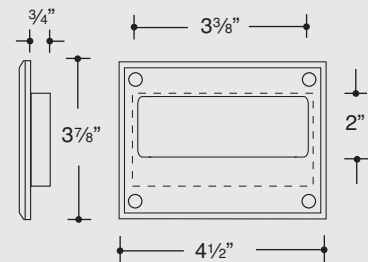

Flush Pulls

CBH 335 FLUSH PULL 2 1/4" x 3 3/8"

MATERIAL: CAST BRASS, BRONZE AND ALUMINUM
FINISHES: ALL STANDARD

CUT OUT IN DOOR 1 1/2"x2 3/4" PLUS NOTCHES FOR TABS AS SHOWN 1/8" x 1/2" WIDE

CBH 340 FLUSH PULL 3 1/4" x 4"

MATERIAL: CAST BRASS, BRONZE AND ALUMINUM
FINISHES: ALL STANDARD

CUT OUT IN DOOR 2 1/2"x3 3/8" PLUS NOTCHES FOR TABS AS SHOWN 1/8" x 1/2" WIDE

CBH 345 FLUSH PULL 3 7/8" x 4 1/2"

MATERIAL: CAST BRASS, BRONZE AND ALUMINUM
FINISHES: ALL STANDARD

CUT OUT IN DOOR 3"x3 3/4" PLUS NOTCHES FOR TABS AS SHOWN 1/8" x 1/2" WIDE

NOTE: # 17 MTG BACK TO BACK AVAILABLE