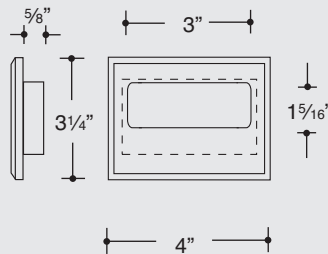

Flush Pulls

CBH 335 FLUSH PULL 2 1/4" x 3 3/8"

MATERIAL: CAST BRASS, BRONZE AND ALUMINUM
FINISHES: ALL STANDARD

CUT OUT IN DOOR 1 1/2"x2 3/4" PLUS NOTCHES FOR TABS AS SHOWN 1/8" x 1/2" WIDE

CBH 340 FLUSH PULL 3 1/4" x 4"

MATERIAL: CAST BRASS, BRONZE AND ALUMINUM
FINISHES: ALL STANDARD

CUT OUT IN DOOR 2 1/2"x3 3/8" PLUS NOTCHES FOR TABS AS SHOWN 1/8" x 1/2" WIDE

CBH 345 FLUSH PULL 3 7/8" x 4 1/2"

MATERIAL: CAST BRASS, BRONZE AND ALUMINUM
FINISHES: ALL STANDARD

CUT OUT IN DOOR 3"x3 3/4" PLUS NOTCHES FOR TABS AS SHOWN 1/8" x 1/2" WIDE

NOTE: # 17 MTG BACK TO BACK AVAILABLE