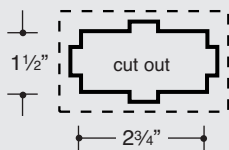

# Flush Pulls

**CBH 335** FLUSH PULL 2 1/4" x 3 3/8"

**MATERIAL:** CAST BRASS, BRONZE AND ALUMINUM  
**FINISHES:** ALL STANDARD

CUT OUT IN DOOR 1 1/2"x2 3/4" PLUS NOTCHES FOR TABS AS SHOWN 1/8" x 1/2" WIDE

**CBH 340** FLUSH PULL 3 1/4" x 4"

**MATERIAL:** CAST BRASS, BRONZE AND ALUMINUM  
**FINISHES:** ALL STANDARD

CUT OUT IN DOOR 2 1/2"x3 3/8" PLUS NOTCHES FOR TABS AS SHOWN 1/8" x 1/2" WIDE

**CBH 345** FLUSH PULL 3 7/8" x 4 1/2"

**MATERIAL:** CAST BRASS, BRONZE AND ALUMINUM  
**FINISHES:** ALL STANDARD

CUT OUT IN DOOR 3"x3 3/4" PLUS NOTCHES FOR TABS AS SHOWN 1/8" x 1/2" WIDE

**NOTE:** # 17 MTG BACK TO BACK AVAILABLE