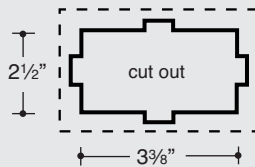

# Flush Pulls

**CBH 335** FLUSH PULL 2 1/4" x 3 3/8"

**MATERIAL:** CAST BRASS, BRONZE AND ALUMINUM  
**FINISHES:** ALL STANDARD

CUT OUT IN DOOR 1 1/2"x2 3/4" PLUS NOTCHES FOR TABS AS SHOWN 1/8" x 1/2" WIDE

**CBH 340** FLUSH PULL 3 1/4" x 4"

**MATERIAL:** CAST BRASS, BRONZE AND ALUMINUM  
**FINISHES:** ALL STANDARD

CUT OUT IN DOOR 2 1/2"x3 3/8" PLUS NOTCHES FOR TABS AS SHOWN 1/8" x 1/2" WIDE

**CBH 345** FLUSH PULL 3 7/8" x 4 1/2"

**MATERIAL:** CAST BRASS, BRONZE AND ALUMINUM  
**FINISHES:** ALL STANDARD

CUT OUT IN DOOR 3"x3 3/4" PLUS NOTCHES FOR TABS AS SHOWN 1/8" x 1/2" WIDE

**NOTE:** # 17 MTG BACK TO BACK AVAILABLE