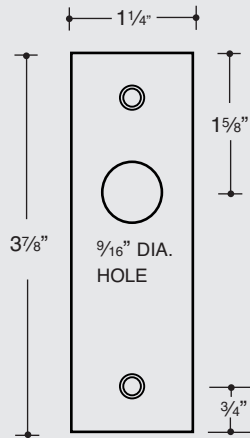

Glass Applications

CBH 188 STRIKE $\frac{1}{16}'' \times 1\frac{1}{4}'' \times 6''$
CBH 189 STRIKE $\frac{1}{8}'' \times 1\frac{1}{4}'' \times 6''$

MATERIAL: BRASS, BRONZE AND ALUMINUM.
FINISHES: ALL STANDARD.

CBH 190 STRIKE $\frac{1}{8}'' \times 1\frac{1}{4}'' \times 3\frac{7}{8}''$

MATERIAL: BRASS, BRONZE AND ALUMINUM.
FINISHES: ALL STANDARD.

CBH 191 SINGLE DOOR STOP

MATERIAL: BRASS, ALUMINUM.
FINISHES: ALL STANDARD.

$1\frac{1}{16}''$ DIA x $\frac{7}{8}''$ LONG
AS SETS ONLY.

CUSTOM PATCH FITTINGS/ STAND OFFS (Examples only).