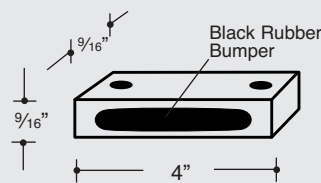

CBH 192 DOUBLE DOOR STOP

MATERIAL: BRASS, ALUMINUM.
FINISHES: ALL STANDARD.