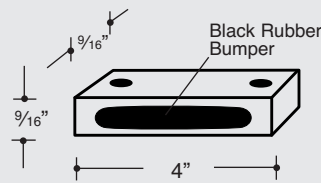

CBH 192 DOUBLE DOOR STOP

MATERIAL: BRASS, ALUMINUM.
FINISHES: ALL STANDARD.