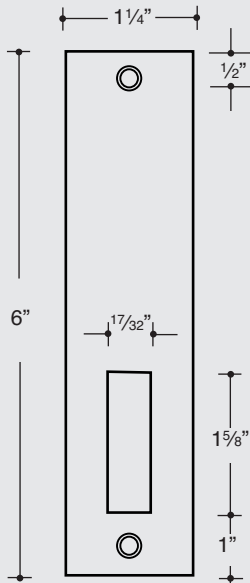

Glass Applications

CBH 188 STRIKE $\frac{1}{16}'' \times 1\frac{1}{4}'' \times 6''$
CBH 189 STRIKE $\frac{1}{8}'' \times 1\frac{1}{4}'' \times 6''$

MATERIAL: BRASS, BRONZE AND ALUMINUM.
FINISHES: ALL STANDARD.

CBH 190 STRIKE $\frac{1}{8}'' \times 1\frac{1}{4}'' \times 3\frac{7}{8}''$

MATERIAL: BRASS, BRONZE AND ALUMINUM.
FINISHES: ALL STANDARD.

CBH 191 SINGLE DOOR STOP

MATERIAL: BRASS, ALUMINUM.
FINISHES: ALL STANDARD.

$1\frac{1}{16}''$ DIA x $\frac{7}{8}''$ LONG
AS SETS ONLY.

CUSTOM PATCH FITTINGS/ STAND OFFS (Examples only).