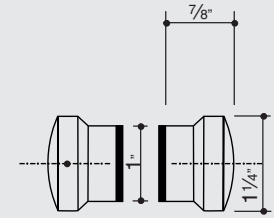

CBH 193 SHOWER KNOBS C/W VINYL WASHER

MATERIAL: BRASS.
FINISHES: ALL STANDARD