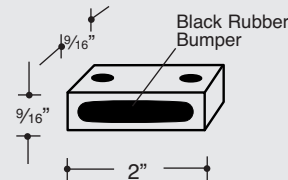

CBH 191 SINGLE DOOR STOP

MATERIAL: BRASS, ALUMINUM.
FINISHES: ALL STANDARD.