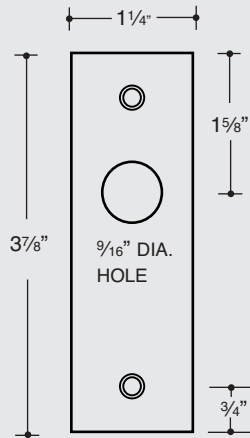

Glass Applications

CBH 188 STRIKE $\frac{1}{16}'' \times 1\frac{1}{4}'' \times 6''$
CBH 189 STRIKE $\frac{1}{8}'' \times 1\frac{1}{4}'' \times 6''$

MATERIAL: BRASS, BRONZE AND ALUMINUM.
FINISHES: ALL STANDARD.

CBH 190 STRIKE $\frac{1}{8}'' \times 1\frac{1}{4}'' \times 3\frac{7}{8}''$

MATERIAL: BRASS, BRONZE AND ALUMINUM.
FINISHES: ALL STANDARD.

CBH 191 SINGLE DOOR STOP

MATERIAL: BRASS, ALUMINUM.
FINISHES: ALL STANDARD.

$1\frac{3}{16}''$ DIA x $\frac{7}{8}''$ LONG
AS SETS ONLY.

CUSTOM PATCH FITTINGS/ STAND OFFS (Examples only).