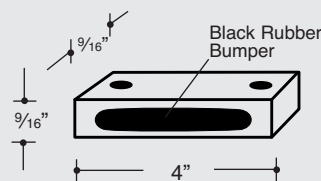

Glass Applications

CBH 188 STRIKE $\frac{1}{16}$ "x1 $\frac{1}{4}$ "x6"
CBH 189 STRIKE $\frac{1}{8}$ "x1 $\frac{1}{4}$ "x6"

MATERIAL: BRASS, BRONZE AND ALUMINUM.
FINISHES: ALL STANDARD.

CBH 190 STRIKE $\frac{1}{8}$ "x1 $\frac{1}{4}$ "x3 $\frac{7}{8}$ "

MATERIAL: BRASS, BRONZE AND ALUMINUM.
FINISHES: ALL STANDARD.

CBH 191 SINGLE DOOR STOP

MATERIAL: BRASS, ALUMINUM.
FINISHES: ALL STANDARD.

CBH 193 SHOWER KNOBS C/W VINYL WASHER

MATERIAL: BRASS.
FINISHES: ALL STANDARD

CBH 192 DOUBLE DOOR STOP

MATERIAL: BRASS, ALUMINUM.
FINISHES: ALL STANDARD.

CBH 194 SHOWER KNOBS C/W VINYL WASHER

MATERIAL: BRASS.
FINISHES: ALL STANDARD

$1\frac{3}{16}$ " DIA x $\frac{7}{8}$ " LONG
AS SETS ONLY.