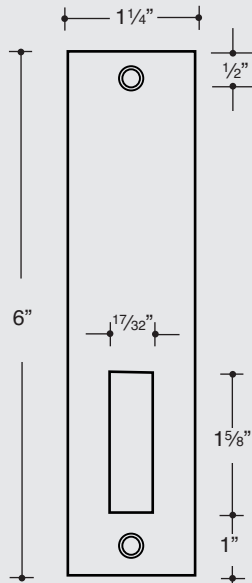

Glass Applications

CBH 188 STRIKE $\frac{1}{16}'' \times 1\frac{1}{4}'' \times 6''$
CBH 189 STRIKE $\frac{1}{8}'' \times 1\frac{1}{4}'' \times 6''$

MATERIAL: BRASS, BRONZE AND ALUMINUM.
FINISHES: ALL STANDARD.

CBH 190 STRIKE $\frac{1}{8}'' \times 1\frac{1}{4}'' \times 3\frac{7}{8}''$

MATERIAL: BRASS, BRONZE AND ALUMINUM.
FINISHES: ALL STANDARD.

CBH 191 SINGLE DOOR STOP

MATERIAL: BRASS, ALUMINUM.
FINISHES: ALL STANDARD.

$1\frac{3}{16}''$ DIA x $\frac{7}{8}''$ LONG
AS SETS ONLY.

CUSTOM PATCH FITTINGS/ STAND OFFS (Examples only).