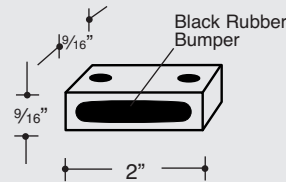

Glass Applications

CBH 188 STRIKE $\frac{1}{16}'' \times 1\frac{1}{4}'' \times 6''$
CBH 189 STRIKE $\frac{1}{8}'' \times 1\frac{1}{4}'' \times 6''$

MATERIAL: BRASS, BRONZE AND ALUMINUM.
FINISHES: ALL STANDARD.

CBH 190 STRIKE $\frac{1}{8}'' \times 1\frac{1}{4}'' \times 3\frac{7}{8}''$

MATERIAL: BRASS, BRONZE AND ALUMINUM.
FINISHES: ALL STANDARD.

CBH 191 SINGLE DOOR STOP

MATERIAL: BRASS, ALUMINUM.
FINISHES: ALL STANDARD.

$1\frac{3}{16}''$ DIA x $\frac{7}{8}''$ LONG
AS SETS ONLY.

CUSTOM PATCH FITTINGS/ STAND OFFS (Examples only).