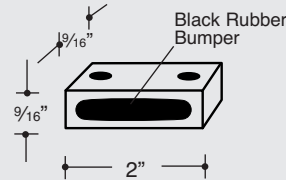

Glass Applications

CBH 188 STRIKE $\frac{1}{16}'' \times 1\frac{1}{4}'' \times 6''$
CBH 189 STRIKE $\frac{1}{8}'' \times 1\frac{1}{4}'' \times 6''$

MATERIAL: BRASS, BRONZE AND ALUMINUM.
FINISHES: ALL STANDARD.

CBH 190 STRIKE $\frac{1}{8}'' \times 1\frac{1}{4}'' \times 3\frac{7}{8}''$

MATERIAL: BRASS, BRONZE AND ALUMINUM.
FINISHES: ALL STANDARD.

CBH 191 SINGLE DOOR STOP

MATERIAL: BRASS, ALUMINUM.
FINISHES: ALL STANDARD.

$1\frac{1}{16}''$ DIA x $\frac{7}{8}''$ LONG
AS SETS ONLY.

CUSTOM PATCH FITTINGS/ STAND OFFS (Examples only).