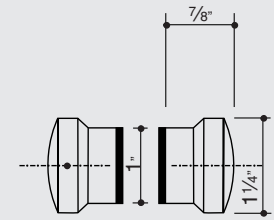

CBH 193 SHOWER KNOBS C/W VINYL WASHER

MATERIAL: BRASS.
FINISHES: ALL STANDARD