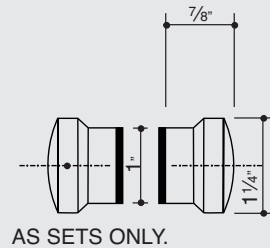

CBH 193 SHOWER KNOBS C/W VINYL WASHER

MATERIAL: BRASS.
FINISHES: ALL STANDARD