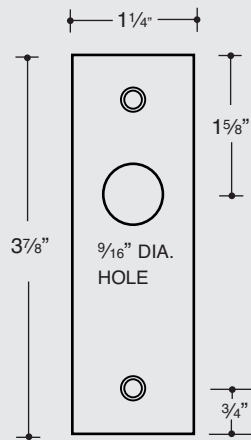

CBH 190 STRIKE $\frac{1}{8}$ "x1 $\frac{1}{4}$ "x3 $\frac{7}{8}$ "

MATERIAL: BRASS, BRONZE AND ALUMINUM.
FINISHES: ALL STANDARD.