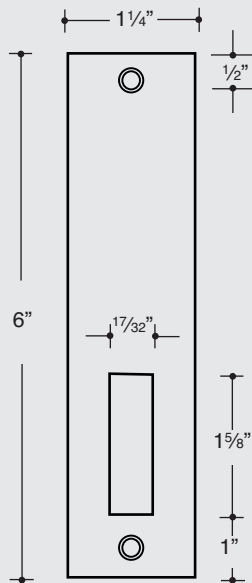

Glass Applications

CBH 188 STRIKE $\frac{1}{16}$ "x1 $\frac{1}{4}$ "x6"
CBH 189 STRIKE $\frac{1}{8}$ "x1 $\frac{1}{4}$ "x6"

MATERIAL: BRASS, BRONZE AND ALUMINUM.
FINISHES: ALL STANDARD.

CBH 190 STRIKE $\frac{1}{8}$ "x1 $\frac{1}{4}$ "x3 $\frac{7}{8}$ "

CBH 192 DOUBLE DOOR STOP

MATERIAL: BRASS, ALUMINUM.
FINISHES: ALL STANDARD.

CBH 194 SHOWER KNOBS C/W VINYL WASHER

MATERIAL: BRASS.
FINISHES: ALL STANDARD

$1\frac{3}{16}$ " DIA x $\frac{7}{8}$ " LONG
AS SETS ONLY.