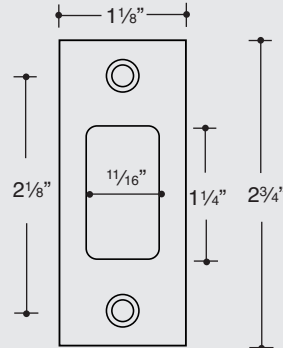

# Strikes Filler Plates

**CBH 180** BLANK STRIKE  
CURVED LIP

**MATERIAL:** 1/16" BRASS  
**FINISHES:** ALL STANDARD

**CBH 181** LATCH STRIKE  
CURVED LIP

OPTIONAL LENGTH LIP  
UP TO 4 3/4" OVER P.O.A.

**MATERIAL:** 1/16" BRASS  
**FINISHES:** ALL STANDARD

**CBH 182** DEAD BOLT  
STRIKE

**MATERIAL:** 1/16" BRASS  
**FINISHES:** ALL STANDARD

**CBH 183** BLANK SHORT  
LIP STRIKE

**MATERIAL:** 3/32" STEEL  
**FINISHES:** PC

**CBH 184** FILLER PLATE

**MATERIAL:** 1/8" STEEL  
**FINISHES:** PC

**CBH 185** FILLER PLATE

**MATERIAL:** 1/8" STEEL  
**FINISHES:** PC

**CBH 186** FLUSH BOLT  
FILLER

**MATERIAL:** 1/8" STEEL  
**FINISHES:** PC

**CBH 187** MORTISE  
LOCKFACE  
FILLER

**MATERIAL:** 1/8" STEEL  
**FINISHES:** PC