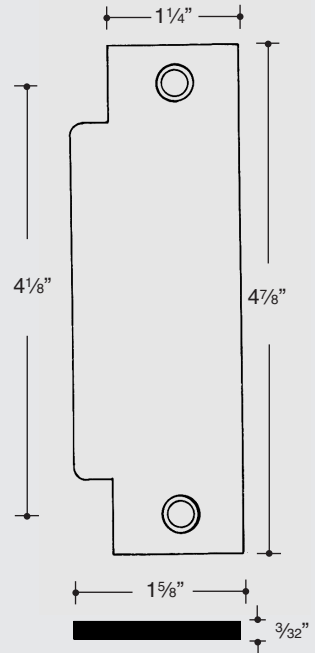

# Strikes Filler Plates

**CBH 180** BLANK STRIKE  
CURVED LIP

**MATERIAL:** 1/16" BRASS  
**FINISHES:** ALL STANDARD

**CBH 181** LATCH STRIKE  
CURVED LIP

OPTIONAL LENGTH LIP  
UP TO 4 3/4" OVER P.O.A.

**MATERIAL:** 1/16" BRASS  
**FINISHES:** ALL STANDARD

**CBH 182** DEAD BOLT  
STRIKE

**MATERIAL:** 1/16" BRASS  
**FINISHES:** ALL STANDARD

**CBH 183** BLANK SHORT  
LIP STRIKE

**MATERIAL:** 3/32" STEEL  
**FINISHES:** PC

**CBH 184** FILLER PLATE

**MATERIAL:** 1/8" STEEL  
**FINISHES:** PC

**CBH 185** FILLER PLATE

**MATERIAL:** 1/8" STEEL  
**FINISHES:** PC

**CBH 186** FLUSH BOLT  
FILLER

**MATERIAL:** 1/8" STEEL  
**FINISHES:** PC

**CBH 187** MORTISE  
LOCKFACE  
FILLER

**MATERIAL:** 1/8" STEEL  
**FINISHES:** PC