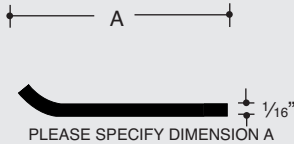

# Strikes Filler Plates

**CBH 180** BLANK STRIKE  
CURVED LIP

**MATERIAL:** 1/16" BRASS  
**FINISHES:** ALL STANDARD

**CBH 181** LATCH STRIKE  
CURVED LIP

OPTIONAL LENGTH LIP  
UP TO 4 3/4" OVER P.O.A.

**MATERIAL:** 1/16" BRASS  
**FINISHES:** ALL STANDARD

**CBH 182** DEAD BOLT  
STRIKE

**MATERIAL:** 1/16" BRASS  
**FINISHES:** ALL STANDARD

**CBH 183** BLANK SHORT  
LIP STRIKE

**MATERIAL:** 3/32" STEEL  
**FINISHES:** PC

**CBH 184** FILLER PLATE

**MATERIAL:** 1/8" STEEL  
**FINISHES:** PC