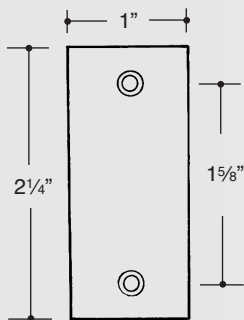

# Strikes Filler Plates

**CBH 180** BLANK STRIKE  
CURVED LIP

**MATERIAL:** 1/16" BRASS  
**FINISHES:** ALL STANDARD

**CBH 181** LATCH STRIKE  
CURVED LIP

OPTIONAL LENGTH LIP  
UP TO 4 3/4" OVER P.O.A.

**MATERIAL:** 1/16" BRASS  
**FINISHES:** ALL STANDARD

**CBH 182** DEAD BOLT  
STRIKE

**MATERIAL:** 1/16" BRASS  
**FINISHES:** ALL STANDARD

**CBH 183** BLANK SHORT  
LIP STRIKE

**MATERIAL:** 3/32" STEEL  
**FINISHES:** PC

**CBH 184** FILLER PLATE

**MATERIAL:** 1/8" STEEL  
**FINISHES:** PC

**CBH 185** FILLER PLATE

**MATERIAL:** 1/8" STEEL  
**FINISHES:** PC

**CBH 186** FLUSH BOLT  
FILLER

**MATERIAL:** 1/8" STEEL  
**FINISHES:** PC

**CBH 187** MORTISE  
LOCKFACE  
FILLER

**MATERIAL:** 1/8" STEEL  
**FINISHES:** PC