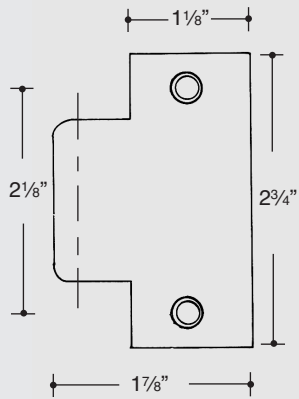

# Strikes Filler Plates

**CBH 180** BLANK STRIKE  
CURVED LIP

**MATERIAL:** 1/16" BRASS  
**FINISHES:** ALL STANDARD

**CBH 181** LATCH STRIKE  
CURVED LIP

OPTIONAL LENGTH LIP  
UP TO 4 3/4" OVER P.O.A.

**MATERIAL:** 1/16" BRASS  
**FINISHES:** ALL STANDARD

**CBH 182** DEAD BOLT  
STRIKE

**MATERIAL:** 1/16" BRASS  
**FINISHES:** ALL STANDARD

**CBH 183** BLANK SHORT  
LIP STRIKE

**MATERIAL:** 3/32" STEEL  
**FINISHES:** PC

**CBH 184** FILLER PLATE

**MATERIAL:** 1/8" STEEL  
**FINISHES:** PC

**CBH 185** FILLER PLATE

**MATERIAL:** 1/8" STEEL  
**FINISHES:** PC

**CBH 186** FLUSH BOLT  
FILLER

**MATERIAL:** 1/8" STEEL  
**FINISHES:** PC

**CBH 187** MORTISE  
LOCKFACE  
FILLER

**MATERIAL:** 1/8" STEEL  
**FINISHES:** PC