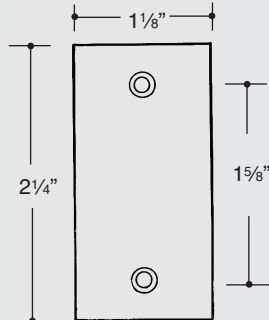

MATERIAL: 1/8" STEEL
FINISHES: PC