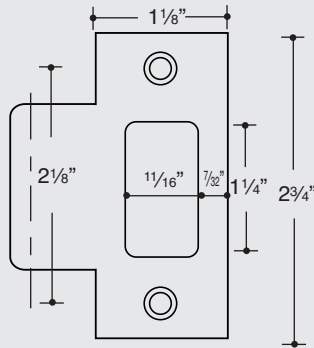

# Strikes Filler Plates

**CBH 180** BLANK STRIKE  
CURVED LIP

**MATERIAL:** 1/16" BRASS  
**FINISHES:** ALL STANDARD

**CBH 181** LATCH STRIKE  
CURVED LIP

OPTIONAL LENGTH LIP  
UP TO 4 3/4" OVER P.O.A.

**MATERIAL:** 1/16" BRASS  
**FINISHES:** ALL STANDARD

**CBH 182** DEAD BOLT  
STRIKE

**MATERIAL:** 1/16" BRASS  
**FINISHES:** ALL STANDARD

**CBH 183** BLANK SHORT  
LIP STRIKE

**MATERIAL:** 3/32" STEEL  
**FINISHES:** PC

**CBH 184** FILLER PLATE

**MATERIAL:** 1/8" STEEL  
**FINISHES:** PC

**CBH 185** FILLER PLATE

**MATERIAL:** 1/8" STEEL  
**FINISHES:** PC

**CBH 186** FLUSH BOLT  
FILLER

**MATERIAL:** 1/8" STEEL  
**FINISHES:** PC

**CBH 187** MORTISE  
LOCKFACE  
FILLER

**MATERIAL:** 1/8" STEEL  
**FINISHES:** PC