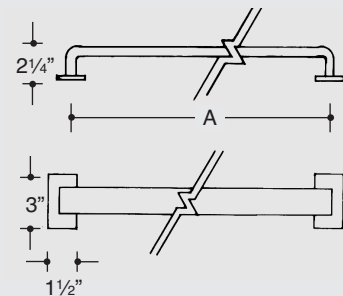

When ordering please specify diameter and centre to centre dimension A

CBH 600 SINGLE GUARD BAR

MOUNTING: 1,3 OR 4

MATERIAL: 1/2" X 1 1/2", BRASS, BRONZE, ALUMINUM AND STAINLESS STEEL

FINISHES: ALL STANDARD

MATERIAL: BRASS, BRONZE, AND STAINLESS STEEL

FINISHES: ALL STANDARD

MOUNTING: 1,3 OR 5
#1 MTG: 5/16 - 18 NC
#3 MTG: 5/16 - 18 NC
#5 MTG: DOVETAIL MTG.

When ordering please specify centre to centre dimension A

CBH 615 SINGLE GUARD BAR

MOUNTING: 1,3 OR 4

MATERIAL: 1/2" X 1 1/2", BRASS, BRONZE, ALUMINUM AND STAINLESS STEEL

FINISHES: ALL STANDARD

MOUNTING: 1,3 OR 4
#1 MTG: 5/16 - 18 NC
#3 MTG: 5/16 - 18 NC
#4 MTG: #8 x 1" WS STANDARD

When ordering please specify centre to centre dimension A