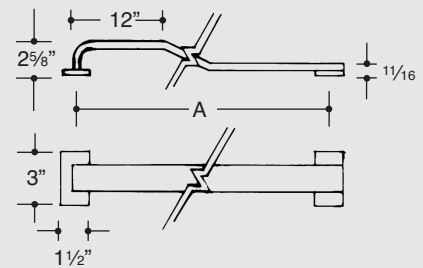

Push Bars/Guard Bars

CBH 7040 PUSH BAR

MOUNTING: 1,3 OR 6

MATERIAL: BRASS, BRONZE, ALUMINUM AND STAINLESS STEEL

FINISHES: ALL STANDARD

MOUNTING: 1,3 OR 6
#1 MTG: 5/16 - 18 NC
#3 MTG: 5/16 - 18 NC
#3 MTG: FOR 1" DIA AND ABOVE. 3/8 - 16 NC.
#6 MTG: 3/8 - 16 NC

When ordering please specify diameter and centre to centre dimension A

CBH 600 SINGLE GUARD BAR

MOUNTING: 1,3 OR 4

MATERIAL: 1/2" X 1 1/2", BRASS, BRONZE, ALUMINUM AND STAINLESS STEEL

FINISHES: ALL STANDARD

MOUNTING: 1,3 OR 4
#1 MTG: 5/16 - 18 NC
#3 MTG: 5/16 - 18 NC
#4 MTG: #8 x 1" WS STANDARD

When ordering please specify centre to centre dimension A

CBH 605 DOUBLE GUARD BAR

MOUNTING: 1,3 OR 4

MATERIAL: 1/2" X 1 1/2", BRASS, BRONZE, ALUMINUM AND STAINLESS STEEL

FINISHES: ALL STANDARD

MOUNTING: 1,3 OR 4
#1 MTG: 5/16 - 18 NC
#3 MTG: 5/16 - 18 NC
#4 MTG: #8 x 1" WS STANDARD

When ordering please specify centre to centre dimension A

CBH 610 SINGLE GUARD BAR

MOUNTING: 1,3 OR 5 (SHOWN)