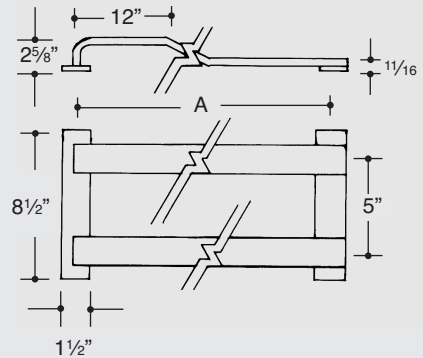

Push Bars/Guard Bars

CBH 7040 PUSH BAR

MOUNTING: 1,3 OR 6

MATERIAL: BRASS, BRONZE, ALUMINUM AND STAINLESS STEEL

FINISHES: ALL STANDARD

MOUNTING: 1,3 OR 6
 #1 MTG: 5/16 - 18 NC
 #3 MTG: 5/16 - 18 NC
 #3 MTG: FOR 1" DIA AND ABOVE. 3/8 - 16 NC.
 #6 MTG: 3/8 - 16 NC

When ordering please specify diameter and centre to centre dimension A

CBH 600 SINGLE GUARD BAR

MOUNTING: 1,3 OR 4

MATERIAL: 1/2" X 1 1/2", BRASS, BRONZE, ALUMINUM AND STAINLESS STEEL

FINISHES: ALL STANDARD

MOUNTING: 1,3 OR 4
 #1 MTG: 5/16 - 18 NC
 #3 MTG: 5/16 - 18 NC
 #4 MTG: #8 x 1" WS STANDARD

When ordering please specify centre to centre dimension A

CBH 605 DOUBLE GUARD BAR

MOUNTING: 1,3 OR 4

MATERIAL: 1/2" X 1 1/2", BRASS, BRONZE, ALUMINUM AND STAINLESS STEEL

FINISHES: ALL STANDARD

MOUNTING: 1,3 OR 4
 #1 MTG: 5/16 - 18 NC
 #3 MTG: 5/16 - 18 NC
 #4 MTG: #8 x 1" WS STANDARD

When ordering please specify centre to centre dimension A

CBH 610 SINGLE GUARD BAR

MOUNTING: 1,3 OR 5 (SHOWN)