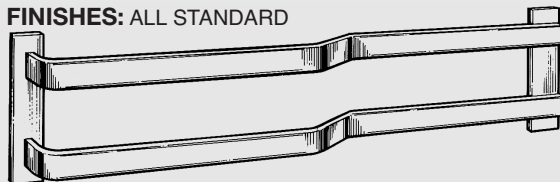

Push Bars/Guard Bars

CBH 7040 PUSH BAR

MOUNTING: 1,3 OR 6

MATERIAL: BRASS, BRONZE, ALUMINUM AND STAINLESS STEEL

FINISHES: ALL STANDARD

MOUNTING: 1,3 OR 6
 #1 MTG: 5/16 - 18 NC
 #3 MTG: 5/16 - 18 NC
 #3 MTG: FOR 1" DIA AND ABOVE. 3/8 - 16 NC.
 #6 MTG: 3/8 - 16 NC

When ordering please specify diameter and centre to centre dimension A

CBH 600 SINGLE GUARD BAR

MOUNTING: 1,3 OR 4

MATERIAL: 1/2" X 1 1/2", BRASS, BRONZE, ALUMINUM AND STAINLESS STEEL

FINISHES: ALL STANDARD

MOUNTING: 1,3 OR 4
 #1 MTG: 5/16 - 18 NC
 #3 MTG: 5/16 - 18 NC
 #4 MTG: #8 x 1" WS STANDARD

When ordering please specify centre to centre dimension A

CBH 605 DOUBLE GUARD BAR

MOUNTING: 1,3 OR 4

MATERIAL: 1/2" X 1 1/2", BRASS, BRONZE, ALUMINUM AND STAINLESS STEEL

FINISHES: ALL STANDARD

MOUNTING: 1,3 OR 4
 #1 MTG: 5/16 - 18 NC
 #3 MTG: 5/16 - 18 NC
 #4 MTG: #8 x 1" WS STANDARD

When ordering please specify centre to centre dimension A

CBH 610 SINGLE GUARD BAR

MOUNTING: 1,3 OR 5 (SHOWN)