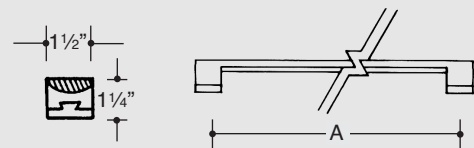

When ordering please specify diameter and centre to centre dimension A

CBH 600 SINGLE GUARD BAR

MOUNTING: 1,3 OR 4

MATERIAL: 1/2" X 1 1/2", BRASS, BRONZE, ALUMINUM AND STAINLESS STEEL

FINISHES: ALL STANDARD

MOUNTING: 1,3 OR 4
 #1 MTG: 5/16 - 18 NC
 #3 MTG: 5/16 - 18 NC
 #4 MTG: #8 x 1" WS STANDARD

When ordering please specify centre to centre dimension A

CBH 605 DOUBLE GUARD BAR

MOUNTING: 1,3 OR 4

MATERIAL: 1/2" X 1 1/2", BRASS, BRONZE, ALUMINUM AND STAINLESS STEEL

FINISHES: ALL STANDARD

MOUNTING: 1,3 OR 4
 #1 MTG: 5/16 - 18 NC
 #3 MTG: 5/16 - 18 NC
 #4 MTG: #8 x 1" WS STANDARD

When ordering please specify centre to centre dimension A

CBH 610 SINGLE GUARD BAR

MOUNTING: 1,3 OR 5 (SHOWN)

MATERIAL: BRASS, BRONZE, AND STAINLESS STEEL

FINISHES: ALL STANDARD

MOUNTING: 1,3 OR 5
 #1 MTG: 5/16 - 18 NC
 #3 MTG: 5/16 - 18 NC
 #5 MTG: DOVETAIL MTG.

When ordering please specify centre to centre dimension A