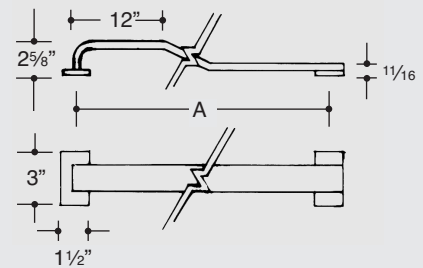

Push Bars/Guard Bars

CBH 7040 PUSH BAR

MOUNTING: 1,3 OR 6

MATERIAL: BRASS, BRONZE, ALUMINUM AND STAINLESS STEEL

FINISHES: ALL STANDARD

MOUNTING: 1,3 OR 6
 #1 MTG: 5/16 - 18 NC
 #3 MTG: 5/16 - 18 NC
 #3 MTG: FOR 1" DIA AND ABOVE. 3/8 - 16 NC.
 #6 MTG: 3/8 - 16 NC

When ordering please specify diameter and centre to centre dimension A

CBH 600 SINGLE GUARD BAR

MOUNTING: 1,3 OR 4

MATERIAL: 1/2" X 1 1/2", BRASS, BRONZE, ALUMINUM AND STAINLESS STEEL

FINISHES: ALL STANDARD

MOUNTING: 1,3 OR 4
 #1 MTG: 5/16 - 18 NC
 #3 MTG: 5/16 - 18 NC
 #4 MTG: #8 x 1" WS STANDARD

When ordering please specify centre to centre dimension A

CBH 605 DOUBLE GUARD BAR

MOUNTING: 1,3 OR 4

MATERIAL: 1/2" X 1 1/2", BRASS, BRONZE, ALUMINUM AND STAINLESS STEEL

FINISHES: ALL STANDARD

MOUNTING: 1,3 OR 4
 #1 MTG: 5/16 - 18 NC
 #3 MTG: 5/16 - 18 NC
 #4 MTG: #8 x 1" WS STANDARD

When ordering please specify centre to centre dimension A

CBH 610 SINGLE GUARD BAR

MOUNTING: 1,3 OR 5 (SHOWN)