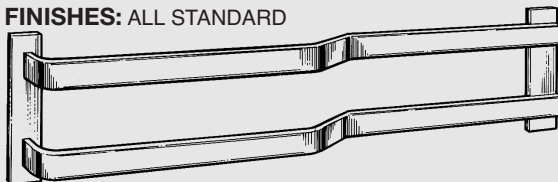

Push Bars/Guard Bars

CBH 7040 PUSH BAR

MOUNTING: 1,3 OR 6

MATERIAL: BRASS, BRONZE, ALUMINUM AND STAINLESS STEEL

FINISHES: ALL STANDARD

MOUNTING: 1,3 OR 6
#1 MTG: 5/16 - 18 NC
#3 MTG: 5/16 - 18 NC
#3 MTG: FOR 1" DIA AND ABOVE. 3/8 - 16 NC.
#6 MTG: 3/8 - 16 NC

When ordering please specify diameter and centre to centre dimension A

CBH 600 SINGLE GUARD BAR

MOUNTING: 1,3 OR 4

MATERIAL: 1/2" X 1 1/2", BRASS, BRONZE, ALUMINUM AND STAINLESS STEEL

FINISHES: ALL STANDARD

MOUNTING: 1,3 OR 4
#1 MTG: 5/16 - 18 NC
#3 MTG: 5/16 - 18 NC
#4 MTG: #8 x 1" WS STANDARD

When ordering please specify centre to centre dimension A

CBH 605 DOUBLE GUARD BAR

MOUNTING: 1,3 OR 4

MATERIAL: 1/2" X 1 1/2", BRASS, BRONZE, ALUMINUM AND STAINLESS STEEL

FINISHES: ALL STANDARD

MOUNTING: 1,3 OR 4
#1 MTG: 5/16 - 18 NC
#3 MTG: 5/16 - 18 NC
#4 MTG: #8 x 1" WS STANDARD

When ordering please specify centre to centre dimension A

CBH 610 SINGLE GUARD BAR

MOUNTING: 1,3 OR 5 (SHOWN)