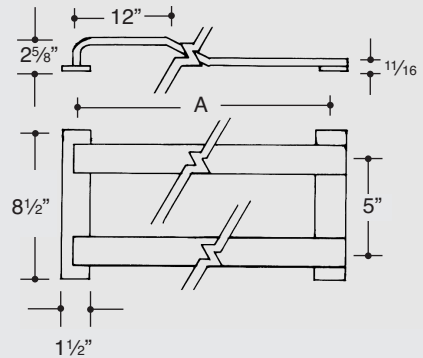

When ordering please specify diameter and centre to centre dimension A

CBH 600 SINGLE GUARD BAR

MOUNTING: 1,3 OR 4

MATERIAL: 1/2" X 1 1/2", BRASS, BRONZE, ALUMINUM AND STAINLESS STEEL

FINISHES: ALL STANDARD

MOUNTING: 1,3 OR 4
#1 MTG: 5/16 - 18 NC
#3 MTG: 5/16 - 18 NC
#4 MTG: #8 x 1" WS STANDARD

When ordering please specify centre to centre dimension A

CBH 605 DOUBLE GUARD BAR

MOUNTING: 1,3 OR 4

MATERIAL: 1/2" X 1 1/2", BRASS, BRONZE, ALUMINUM AND STAINLESS STEEL

FINISHES: ALL STANDARD

MOUNTING: 1,3 OR 4
#1 MTG: 5/16 - 18 NC
#3 MTG: 5/16 - 18 NC
#4 MTG: #8 x 1" WS STANDARD

When ordering please specify centre to centre dimension A

CBH 610 SINGLE GUARD BAR

MOUNTING: 1,3 OR 5 (SHOWN)

MATERIAL: BRASS, BRONZE, AND STAINLESS STEEL

FINISHES: ALL STANDARD

MOUNTING: 1,3 OR 5
#1 MTG: 5/16 - 18 NC
#3 MTG: 5/16 - 18 NC
#5 MTG: DOVETAIL MTG.

When ordering please specify centre to centre dimension A