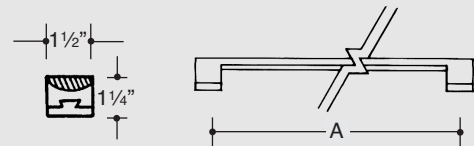

When ordering please specify diameter and centre to centre dimension A

CBH 600 SINGLE GUARD BAR

MOUNTING: 1,3 OR 4

MATERIAL: 1/2" X 1 1/2", BRASS, BRONZE, ALUMINUM AND STAINLESS STEEL

FINISHES: ALL STANDARD

MOUNTING: 1,3 OR 4
#1 MTG: 5/16 - 18 NC
#3 MTG: 5/16 - 18 NC
#4 MTG: #8 x 1" WS STANDARD

When ordering please specify centre to centre dimension A

CBH 605 DOUBLE GUARD BAR

MOUNTING: 1,3 OR 4

MATERIAL: 1/2" X 1 1/2", BRASS, BRONZE, ALUMINUM AND STAINLESS STEEL

FINISHES: ALL STANDARD

MOUNTING: 1,3 OR 4
#1 MTG: 5/16 - 18 NC
#3 MTG: 5/16 - 18 NC
#4 MTG: #8 x 1" WS STANDARD

When ordering please specify centre to centre dimension A

CBH 610 SINGLE GUARD BAR

MOUNTING: 1,3 OR 5 (SHOWN)

MATERIAL: BRASS, BRONZE, AND STAINLESS STEEL

FINISHES: ALL STANDARD

MOUNTING: 1,3 OR 5
#1 MTG: 5/16 - 18 NC
#3 MTG: 5/16 - 18 NC
#5 MTG: DOVETAIL MTG.

When ordering please specify centre to centre dimension A