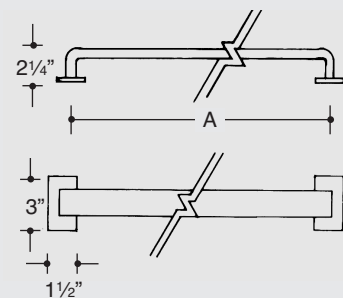

When ordering please specify diameter and centre to centre dimension A

CBH 600 SINGLE GUARD BAR

MOUNTING: 1,3 OR 4

MATERIAL: 1/2" X 1 1/2", BRASS, BRONZE, ALUMINUM AND STAINLESS STEEL

FINISHES: ALL STANDARD

MATERIAL: BRASS, BRONZE, AND STAINLESS STEEL

FINISHES: ALL STANDARD

MOUNTING: 1,3 OR 5
 #1 MTG: 5/16 - 18 NC
 #3 MTG: 5/16 - 18 NC
 #5 MTG: DOVETAIL MTG.

When ordering please specify centre to centre dimension A

CBH 615 SINGLE GUARD BAR

MOUNTING: 1,3 OR 4

MATERIAL: 1/2" X 1 1/2", BRASS, BRONZE, ALUMINUM AND STAINLESS STEEL

FINISHES: ALL STANDARD

MOUNTING: 1,3 OR 4
 #1 MTG: 5/16 - 18 NC
 #3 MTG: 5/16 - 18 NC
 #4 MTG: #8 x 1" WS STANDARD

When ordering please specify centre to centre dimension A