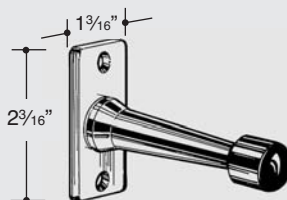

FINISHES: ALL STANDARD

2 3/8" DIAMETER
 1" PROJECTION

PACKED 12 PER BOX

CBH 150 1 3/4"x2 1/8" LAVATORY STOP

MATERIAL: WROUGHT BRASS & BRONZE

FINISHES: ALL STANDARD

CBH 151 3/4" DIA. BASE BOARD STOP

MATERIAL: BRASS, BRONZE AND ALUMINUM

FINISHES: ALL STANDARD

OTHER SIZES AVAILABLE

GREY RUBBER

CBH 155 2 3/4" BASE BOARD STOP
CBH 156 3 1/2" BASE BOARD STOP

MATERIAL: CAST BRASS & BRONZE

FINISHES: ALL STANDARD

CBH 157 HEAVY DUTY FLOOR STOP

MATERIAL: CAST BRASS, BRONZE & ALUMINUM