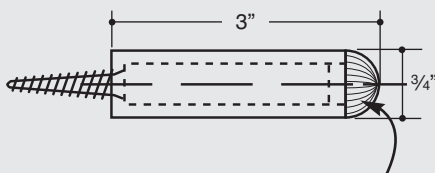

CBH 151 3/4" DIA. BASE BOARD STOP

MATERIAL: BRASS, BRONZE AND ALUMINUM

FINISHES: ALL STANDARD

OTHER SIZES AVAILABLE

GREY RUBBER

CBH 155 2 3/4" BASE BOARD STOP
CBH 156 3 1/2" BASE BOARD STOP

MATERIAL: CAST BRASS & BRONZE

FINISHES: ALL STANDARD