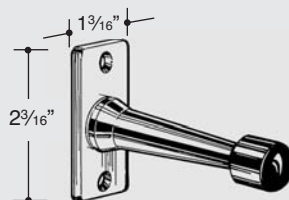

FINISHES: ALL STANDARD

2 3/8" DIAMETER
 1" PROJECTION

PACKED 12 PER BOX

CBH 150 1 3/4"x2 1/8" LAVATORY STOP

MATERIAL: WROUGHT BRASS & BRONZE

FINISHES: ALL STANDARD

CBH 151 3/4" DIA. BASE BOARD STOP

MATERIAL: BRASS, BRONZE AND ALUMINUM

FINISHES: ALL STANDARD

OTHER SIZES AVAILABLE

GREY RUBBER

CBH 155 2 3/4" BASE BOARD STOP
CBH 156 3 1/2" BASE BOARD STOP

MATERIAL: CAST BRASS & BRONZE

FINISHES: ALL STANDARD

CBH 157 HEAVY DUTY FLOOR STOP

MATERIAL: CAST BRASS, BRONZE & ALUMINUM