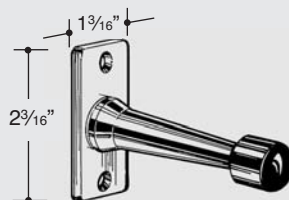

Door Stops

CBH 97 1/4" RISER
CBH 98 1/2" RISER
CBH 99 3/4" RISER

FINISHES: ALL STANDARD

CBH 100 ZINC DIE CAST FLOOR STOP
CBH 101 CAST ALUMINUM
CBH 102 CAST BRONZE
CBH 103 CAST BRASS

FINISHES: ALL STANDARD

1 7/8" DIAMETER
1 5/16" HIGH

PACKED 25 PER BOX

CBH 110 ZINC DIE CAST FLOOR STOP
CBH 111 CAST ALUMINUM
CBH 112 CAST BRONZE
CBH 113 CAST BRASS

FINISHES: ALL STANDARD

1 7/8" DIAMETER
1 5/16" HIGH

PACKED 20 PER BOX

CBH 120 ZINC DIE CAST WALL STOP - 2 1/2" DIA.
CBH 121 CAST ALUMINUM - 2 5/8" DIA.
CBH 122 CAST BRONZE - 2 5/8" DIA.
CBH 123 CAST BRASS - 2 5/8" DIA.

FINISHES: ALL STANDARD

1" PROJECTION

PACKED 12 PER BOX

CBH 130 ZINC DIE CAST WALL STOP - 2 1/2" DIA.
CBH 131 CAST ALUMINUM - 2 5/8" DIA.
CBH 132 CAST BRONZE - 2 5/8" DIA.
CBH 133 CAST BRASS - 2 5/8" DIA.

FINISHES: ALL STANDARD

1" PROJECTION

PACKED 12 PER BOX

CBH 140 WALL STOP

MATERIAL: WROUGHT BRASS, BRONZE AND STAINLESS STEEL

FINISHES: ALL STANDARD

2 3/8" DIAMETER
1" PROJECTION

PACKED 12 PER BOX

CBH 145 WALL STOP

MATERIAL: WROUGHT BRASS, BRONZE AND STAINLESS STEEL.

FINISHES: ALL STANDARD

2 3/8" DIAMETER
1" PROJECTION

PACKED 12 PER BOX

CBH 150 1 3/4"x2 1/8" LAVATORY STOP

MATERIAL: WROUGHT BRASS & BRONZE

FINISHES: ALL STANDARD

CBH 151 3/4" DIA. BASE BOARD STOP

MATERIAL: BRASS, BRONZE AND ALUMINUM

FINISHES: ALL STANDARD

OTHER SIZES AVAILABLE

GREY RUBBER

CBH 155 2 3/4" BASE BOARD STOP
CBH 156 3 1/2" BASE BOARD STOP

MATERIAL: CAST BRASS & BRONZE

FINISHES: ALL STANDARD

CBH 157 HEAVY DUTY FLOOR STOP

MATERIAL: CAST BRASS, BRONZE & ALUMINUM

FINISHES: ALL STANDARD