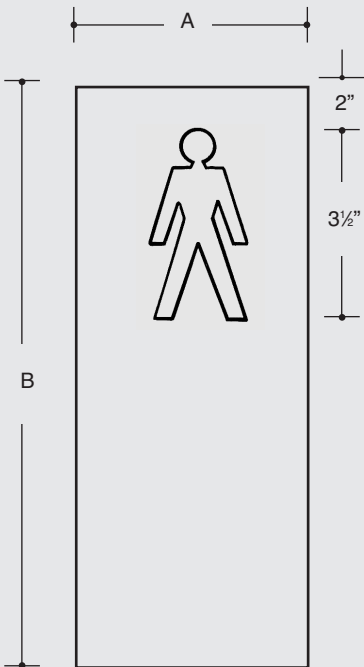

Picto Plates

PICTO - WHOLE FIGURE

P/M 1

P/W 2

**P/W 2
P/HC 3**

PICTO - OUTLINE FIGURES

P/M 4

P/W 5

**P/W 5
P/HC 6**

When ordering please advise A and B Dimensions.

Example 1 CBH 923 5 X 20 X C32 TAPE X P/M 1 Black fill standard. Refer to page 20 for available materials.