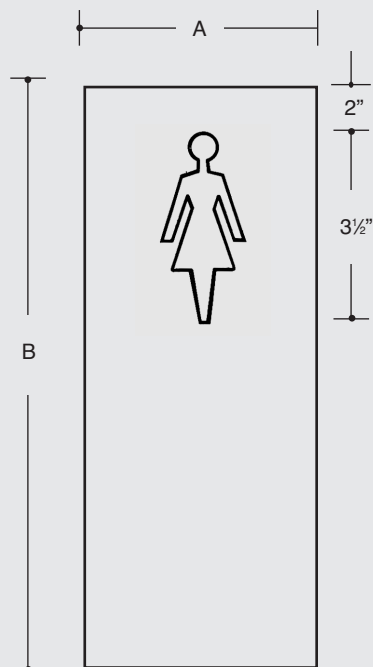

Picto Plates

PICTO - WHOLE FIGURE

P/M 1

P/W 2

**P/W 2
P/HC 3**

PICTO - OUTLINE FIGURES

P/M 4

P/W 5

**P/W 5
P/HC 6**

When ordering please advise A and B Dimensions.

Example 1 CBH 923 5 X 20 X C32 TAPE X P/M 1 Black fill standard. Refer to page 20 for available materials.