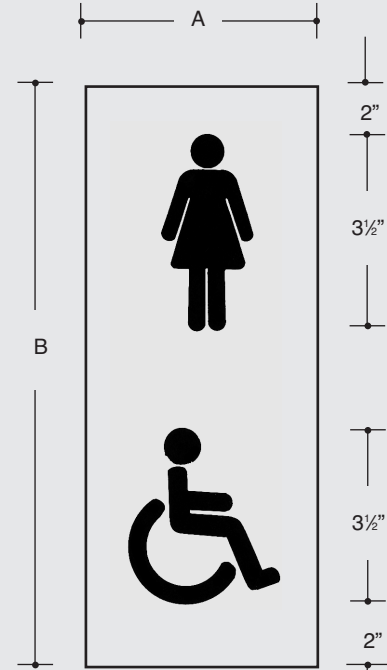

Picto Plates

PICTO - WHOLE FIGURE

P/M 1

P/W 2

**P/W 2
P/HC 3**

PICTO - OUTLINE FIGURES

P/M 4

P/W 5

**P/W 5
P/HC 6**

When ordering please advise A and B Dimensions.

Example 1 CBH 923 5 X 20 X C32 TAPE X P/M 1 Black fill standard. Refer to page 20 for available materials.