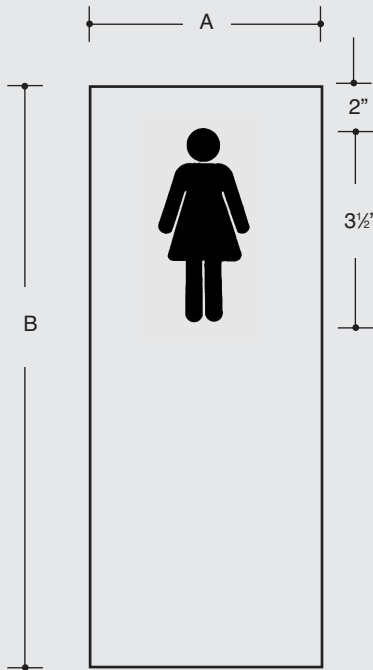

Picto Plates

PICTO - WHOLE FIGURE

P/M 1

P/W 2

**P/W 2
P/HC 3**

PICTO - OUTLINE FIGURES

P/M 4

P/W 5

**P/W 5
P/HC 6**

When ordering please advise A and B Dimensions.

Example 1 CBH 923 5 X 20 X C32 TAPE X P/M 1 Black fill standard. Refer to page 20 for available materials.